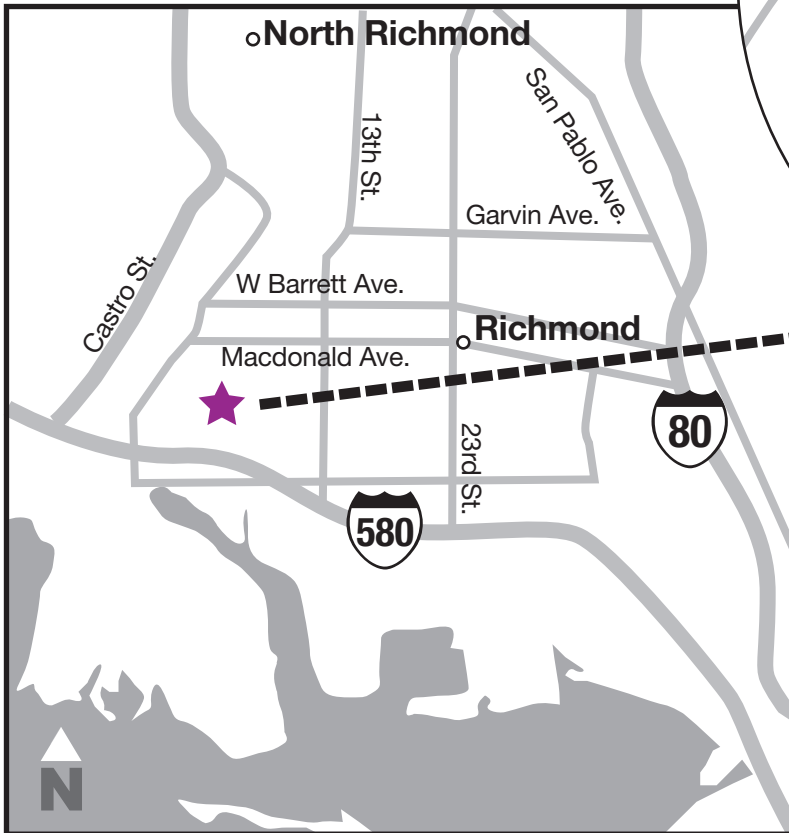

STANDARD

PARTY RENTALS

Standard Party Rentals

70 West Ohio Avenue, Suite H
Richmond, CA 94804
510.232.5030

STANDARDPARTYRENTALS.COM

From Oakland/SF:

- Take 580/80 (Eastshore Freeway) EAST
- Take the 580 split (towards San Rafael Bridge)
- Take the Canal/Garard exit
- Turn RIGHT off the exit
- Turn RIGHT at the next light on West Ohio Avenue
- Look for the Giant Palm trees on the RIGHT, that's one building further than Standard Party Rentals

From Marin:

- Cross the Richmond Bridge
- Take the Canal/Garard exit
- Turn LEFT off the exit
- Turn RIGHT at 2nd light on West Ohio Avenue
- Look for the Giant Palm trees on the RIGHT, that's one building further than Standard Party Rentals