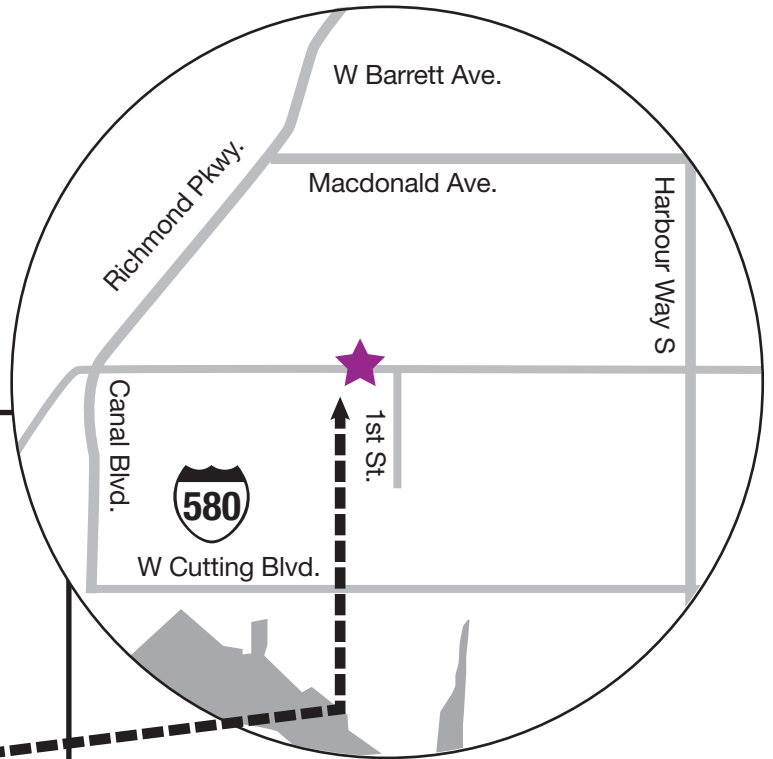

STANDARD

PARTY RENTALS

Standard Party Rentals

70 West Ohio Avenue, Suite H
Richmond, CA 94804
510.232.5030

STANDARDPARTYRENTALS.COM

From Oakland/SF:

- Take 580/80 (Eastshore Freeway) EAST
- Take the 580 split (towards San Rafael Bridge)
- Take the Canal/Garard exit
- Turn RIGHT off the exit
- Turn RIGHT at the next light on West Ohio Avenue
- Look for the Giant Palm trees on the RIGHT, that's one building further than Standard Party Rentals

From Marin:

- Cross the Richmond Bridge
- Take the Canal/Garard exit
- Turn LEFT off the exit
- Turn RIGHT at 2nd light on West Ohio Avenue
- Look for the Giant Palm trees on the RIGHT, that's one building further than Standard Party Rentals